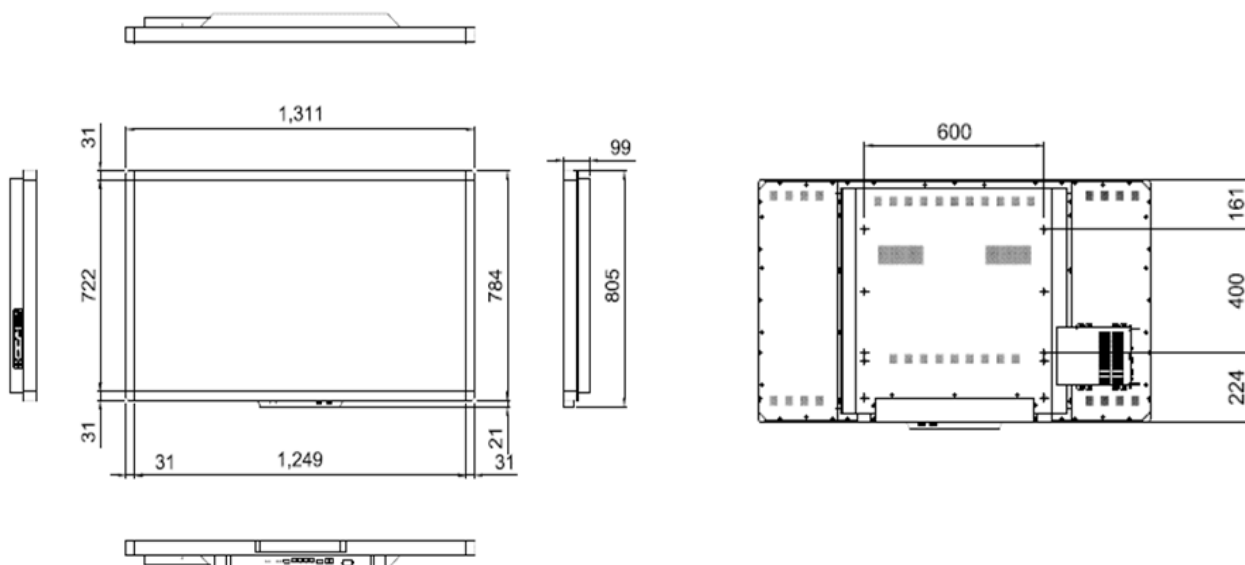

Model type	i3TOUCH P5504 T10
	55"
Display Ratio	16:09
Native resolution	1920 x 1080
Brightness	300cd/m2
Contrast ratio	1400:1
Response time	6 ms
Inputs	VGA x 1 PC AUDIO TOUCH USB HDMI x 2 OPS slot for universal OPS pc integrations (OPS pc not included) Display Port x 1
Viewing Angle Hor./Ver.	178°/178°
Communication port	RS232 x 1
Sound bar	speakers: 2 x 10W - USB x 2
Audio out	mini jack
Speaker out	2 x mini jack
Power supply	standby power<1W complete power consumption<140W
VESA Mount (W X H)	600 x 400 mm
Anti-collision tempered glass	Yes
Screen area	1210 x 680 mm
Outside dimensions	1311 (W) x 784 (H) x 101 (D) mm
Package dimensions	1535 (W) x 990 (H) x 300 (D) mm
Net weight	56 kg
Total weight	61 kg

Recommended Computer Configuration	CPU	min i3 processor
	RAM	>4G
	Hard disk	>100G
	Interface	USB2.0
	Screen resolution	1280*800

TECHNICAL DRAWING

AUTHORISED DISTRIBUTOR