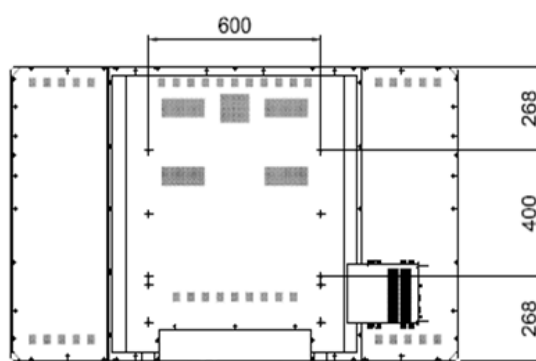

Model type	i3TOUCH P6504 T10
	65"
Display Ratio	16:09
Native resolution	1920 x 1080
Brightness	360cd/m2
Contrast ratio	4000:1
Response time	8 ms
Inputs	VGA x 1 PC AUDIO TOUCH USB x 2 HDMI x 2 Display Port x 1 OPS slot for universal OPS pc integrations (OPS pc not included)
Viewing Angle Hor./Ver.	178°/178°
Communication port	RS232 x 1
Sound bar	speakers: 2 x 10W - USB x 2
Audio out	mini jack
Speaker out	2 x mini jack
Power supply	standby power consumption <2.1 Watt complete power consumption <138 Watt
VESA Mount (W X H)	600 x 400 mm
Anti-collision tempered glass	Yes
Screen area	1429 x 804 mm
Outside dimensions	1555 (W) x 936 (H) x 102 (D)
Package dimensions	1780 (W) x 1175 (H) x 300 (D) mm
Net weight	78 kg
Total weight	87 kg

Touch technology

	V-Sense
Touch modus	finger and pen
Touch points	10 simultaneous touches (only in Windows 7 or later)
Tempered glass	4 mm
Resolution	8096 x 8096
Response speed	10 ms

Accessories	Power cable VGA cable HDMI cable Remote (incl. Battery) PEN x 2 User Manual Wall mount

Recommended Computer Configuration	CPU	min i3 processor
	RAM	>4G
	Hard disk	>100G
	Interface	USB2.0
	Screen resolution	1280*800

TECHNICAL DRAWING

AUTHORISED DISTRIBUTOR