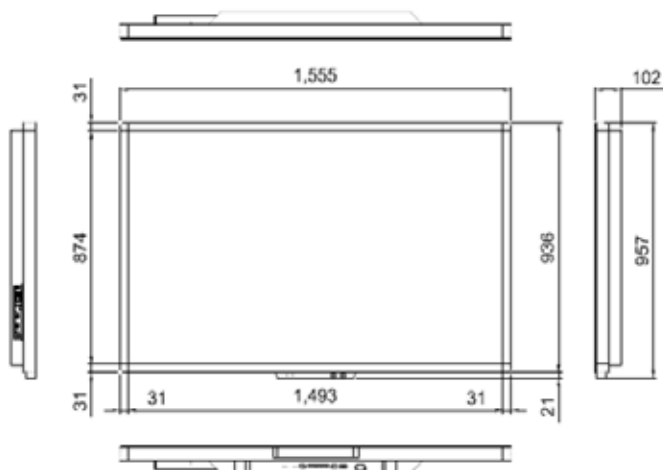

Model type	i3TOUCH P6504 T10
	65"
Display Ratio	16:09
Native resolution	1920 x 1080
Brightness	360cd/m2
Contrast ratio	4000:1
Response time	8 ms
Inputs	VGA x 1 PC AUDIO TOUCH USB x 2 HDMI x 2 Display Port x 1 OPS slot for universal OPS pc integrations (OPS pc not included)
Viewing Angle Hor./Ver.	178°/178°
Communication port	RS232 x 1
Sound bar	speakers: 2 x 10W - USB x 2
Audio out	mini jack
Speaker out	2 x mini jack
Power supply	standby power consumption <2.1 Watt complete power consumption <138 Watt
VESA Mount (W X H)	600 x 400 mm
Anti-collision tempered glass	Yes
Screen area	1429 x 804 mm
Outside dimensions	1555 (W) x 936 (H) x 102 (D)
Package dimensions	1780 (W) x 1175 (H) x 300 (D) mm
Net weight	78 kg
Total weight	87 kg

Touch technology

	V-Sense
Touch modus	finger and pen
Touch points	10 simultaneous touches (only in Windows 7 or later)
Tempered glass	4 mm
Resolution	8096 x 8096
Response speed	10 ms

Accessories	Power cable VGA cable HDMI cable Remote (incl. Battery) PEN x 2 User Manual Wall mount

Recommended Computer Configuration	CPU	min i3 processor
	RAM	>4G
	Hard disk	>100G
	Interface	USB2.0
	Screen resolution	1280*800

TECHNICAL DRAWING

AUTHORISED DISTRIBUTOR