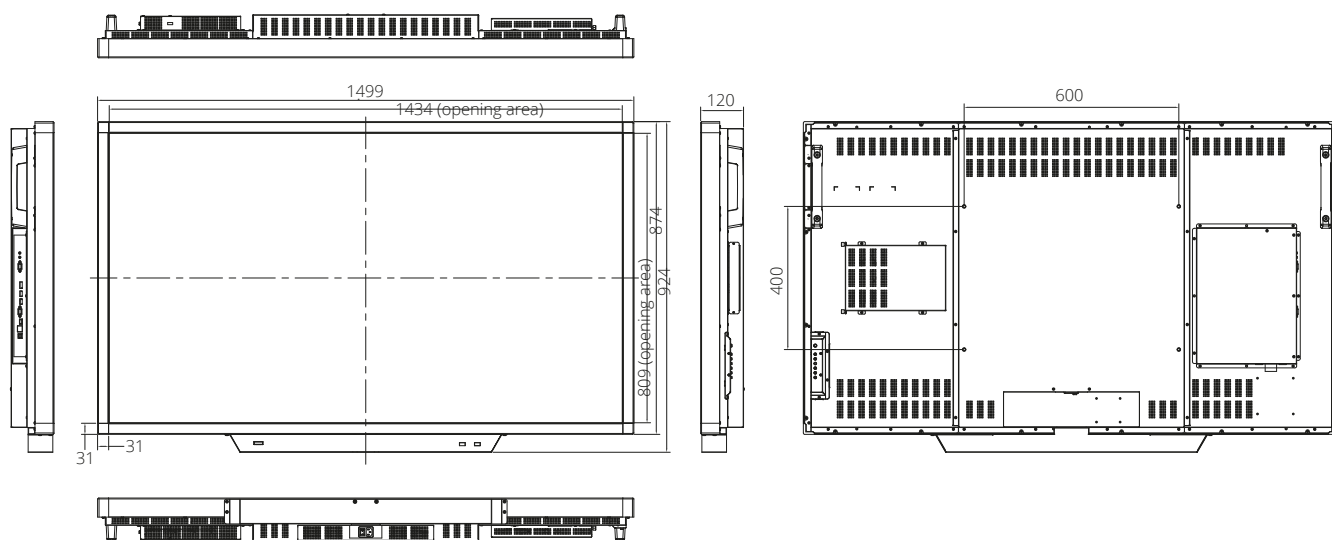

Model type	i3TOUCH P6505 T10
	65"
Display Ratio	16:9
Native resolution	3840x2160
Brightness	450cd/m2
Contrast ratio	1400:1
Response time	5 ms
Refreshing Frequency	120Hz
Display Colors	1.06B (10bit)
Viewing Angle Hor./Ver.	178°/178°
Inputs	VGA + Audio in x 1 RJ45 TOUCH USB B x 1 HDMI x 2 Display Port x 1 OPS slot for universal OPS pc integrations (OPS pc not included) USB A x 2 (front) x 1 (side)
System version	Android 4.2.1
Communication port	RS232 x 1
Frontal speakers	speakers: 2 x 10W
Audio out	mini jack
Speaker out	mini jack
Power supply	standby power<1W complete power consumption <200W
VESA Mount (W X H)	600 x 400 mm
MTBF	50.000h
Anti-collision tempered glass	Yes
Screen area	1434 x 809
Outside dimensions	1499x924x120mm
Package dimensions	1635x1080x294mm
Net weight	67 kg
Total weight	71 kg

Touch technology	V-Sense
Touch modus	finger and pen
Touch points	10 simultaneous touches (only in Windows 7 or later)
Tempered glass	4 mm
Resolution	8096 x 8096
Response speed	< 10 ms
Scan speed	up to 200fps
Regulatory Approvals	CE/FCC/RoHS compliant
Warranty	2 years

Accessories	Power cable VGA cable HDMI cable Remote (incl. Battery) PEN x 2 User Manual Wall mount

Recommended Computer Configuration	CPU	min i5 processor
	RAM	8GB
	Hard disk	120GB
	Interface	USB2.0
	Screen resolution	FHD

TECHNICAL DRAWING

AUTHORISED DISTRIBUTOR