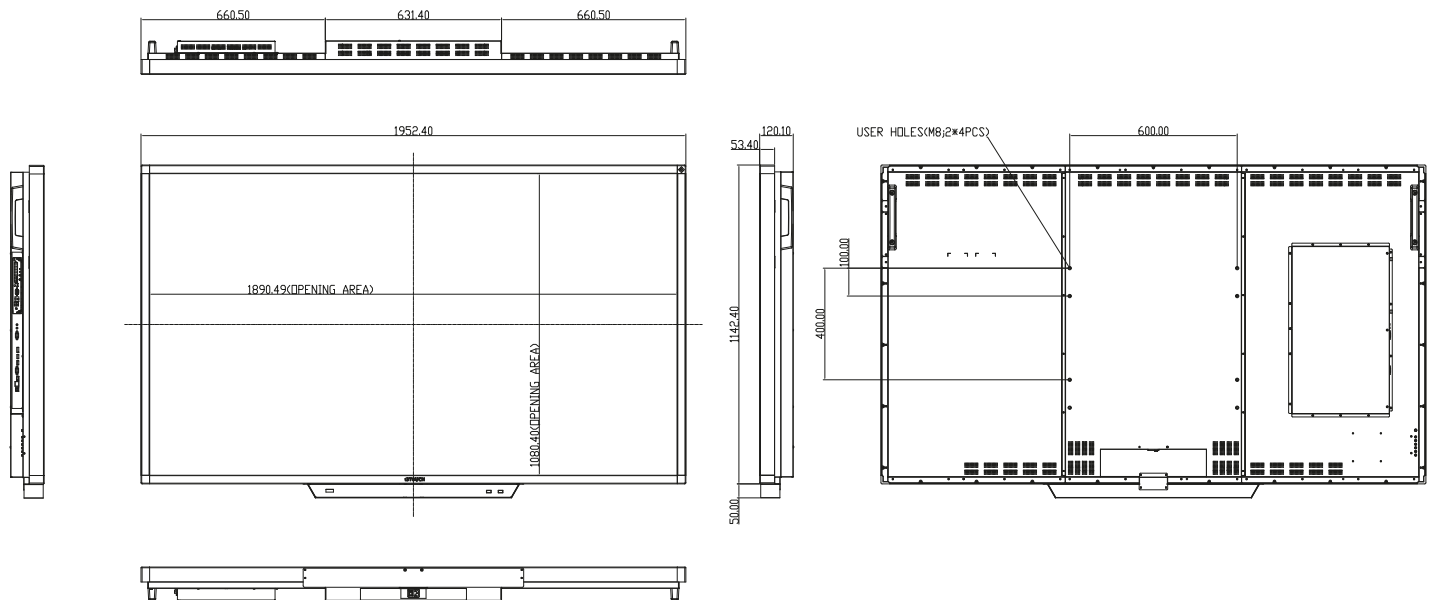

Model type	i3TOUCH P8405 T10
	84"
Display Ratio	16:9
Native resolution	3840x2160
Brightness	350cd/m2
Contrast ratio	1600:1
Response time	5 ms
Refreshing Frequency	120Hz
Display Colors	1.06B (10bit)
Viewing Angle Hor./Ver.	178°/178°
Inputs	VGA + Audio in x 1 RJ45 TOUCH USB B x 1 HDMI x 2 Display Port x 1 OPS slot for universal OPS pc integrations (OPS pc not included) USB A x 2
System version	Android 4.2.1
Communication port	RS232 x 1
Frontal speakers	speakers: 2 x 10W
Audio out	mini jack
Speaker out	mini jack
Power supply	standby power <1W complete power consumption <425W
VESA Mount (W x H)	600 x 400 mm
MTBF	50.000h
Anti-collision tempered glass	Yes
Screen area (W x H)	1890 x 1080 mm
Outside dimensions	1952 x 1192 x 120 mm
Package dimensions	2225 x 1390 x 300 mm
Net weight	104 kg
Total weight	120 kg

Touch technology	V-Sense
Touch modus	finger and pen
Touch points	10 simultaneous touches (only in Windows 7 or later)
Tempered glass	5 mm
Resolution	8096 x 8096
Response speed	< 10 ms
Scan speed	up to 200fps
Regulatory Approvals	CE/FCC/RoHS compliant
Warranty	2 years

Accessories	Power cable VGA cable HDMI cable Remote (incl. Battery) PEN x 2 User Manual Wall mount

Recommended Computer Configuration	CPU	min i5 processor
	RAM	8GB
	Hard disk	120GB
	Interface	USB2.0
	Screen resolution	FHD

TECHNICAL DRAWING

AUTHORISED DISTRIBUTOR