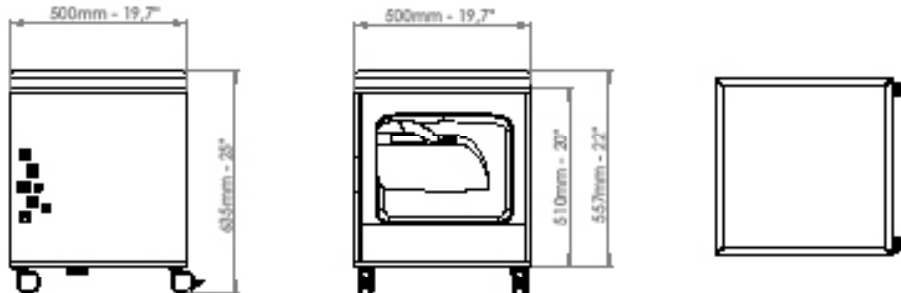

The weight without packing = 23,46 kg
 Weight with packing = 24,88 kg
 Package dimensions 515 * 515 * 590mm height.
 The weight of the projection mat with packing = 4.19 kg
 Packing dimensions length 1200mm diameter 120mm.
 Packaging dimensions projector 445D x 460W x 350H mm