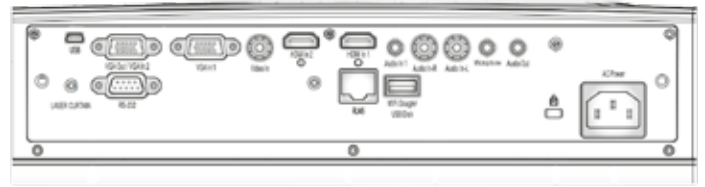

Because of its internal mirror, the i3PROJECTOR 3303W has a more compact design and the mirror is dust & scratch resistant.

MAIN FEATURES

- Ultra short-throw projector
- Compact design
- Internal mirror: no dust & scratches possible
- Affordable lamp
- 3300 lumens *
- WXGA 1280x800
- Aspect ratio 16:10
- Auto source
- Lamp life 5.000hrs (eco mode)
- Speaker 10W
- DLP technology

EXTENDED LAMP WARRANTY EDUCATION EXCLUSIVE

Up to 3 years. (max. 2000 hours). Only valid after registration on www.i3-learning.com

SPECIFICATIONS

Model name	i3PROJECTOR 3303W
Native Resolution	1280 x 800
Lamp	260W UHP Lamp
Brightness	3300 lumens*
Lamp life time (Normal/ Eco)	3500hrs/5000hrs (eco)
Contrast	15000:1
Offset Distance Tolerance	25mm
Lens/Zoom	
Throw ratio	Sealed design, anti-dust, anti-scratch
Image size (Diagonal)	TR 0.27 85" - 115"
Color wheel	6 segments
Acoustic Noise	Full mode: 35 ±2dB(A), Eco mode: 30 ±2dB(A)
Operation Temperature	For 0 -- 2500 ft, 5 -- 40 °C For 2500 -- 5000 ft, 5 -- 35 °C For 5000 -- 10000 ft, 5 -- 30 °C
Input	VGA X 1 - Audio Jack X 1 - Composite Video X 1 - Composite Audio X 1 HDMI X 2 - Microphone X 1 - RS-232C X 1 - Mini USB-B X 1 - RJ45 X 1 USB-A X 1 - Power X 1
Output	VGA X 1 - Phone Jack X 1(for interactivity) - Audio Jack X 1
No. of Colors	1.07B
Speaker	10W x1
Keystone	Manual keystone
OSD Languages	18 (English / German / French / Italian / Spanish / Polish / Swedish / Dutch / Portuguese / Japanese / Traditional Chinese / Simplified Chinese / Korean / Russian / Arabic / Norse /Turkish
Power Supply	Universal AC 100 – 240 V ~ 50-60 Hz with PFC input
Power consumption	320W (normal) - 270W (eco)
Standby Power	< 0.5W
Remote Control	IR
Dimension	Width x Depth x Height = 383mm x 308mm x 86mm
Weight	5.5kg (12.1lb)